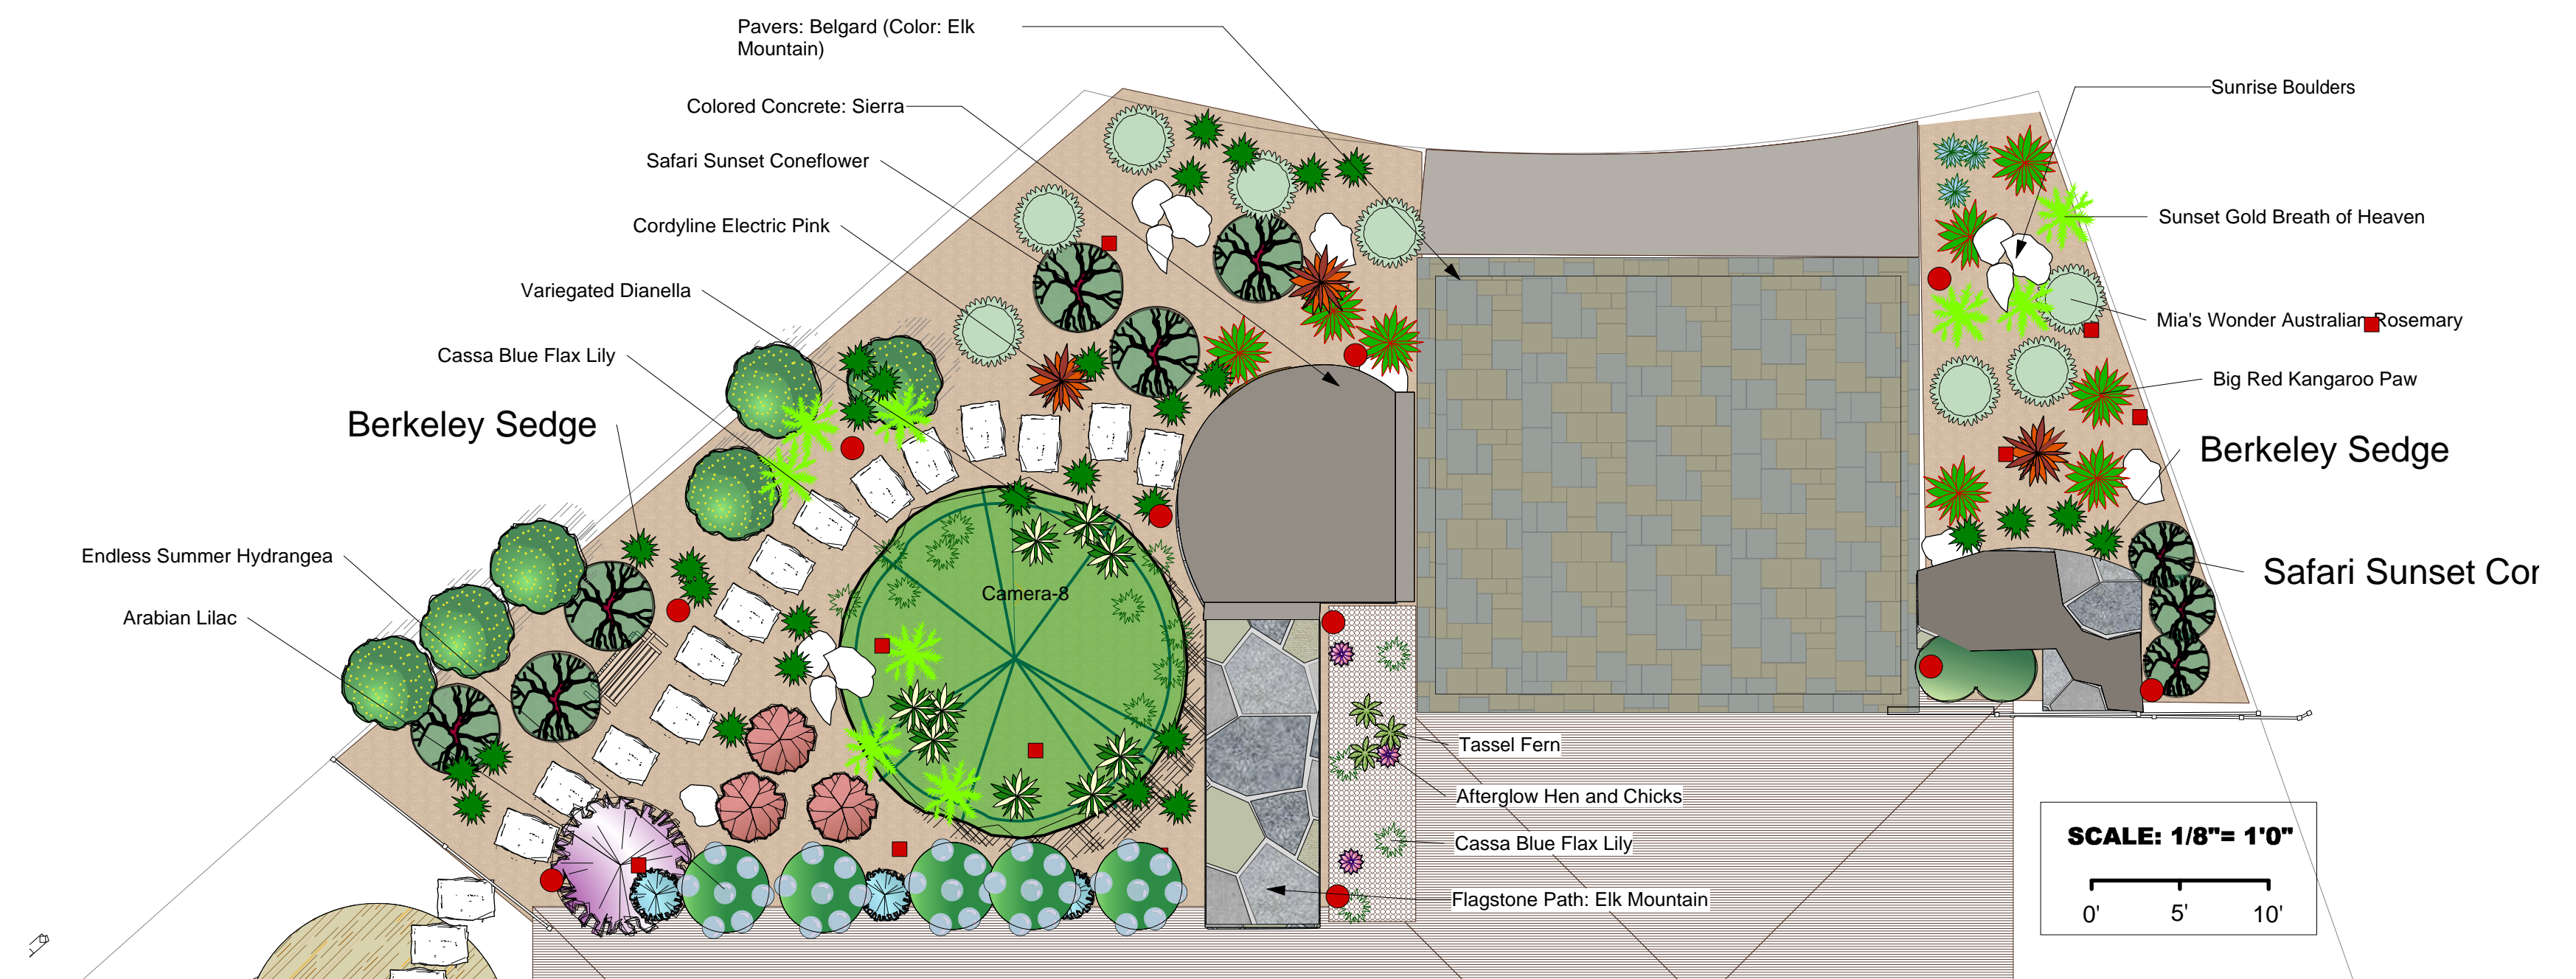

**Hardscape Materials:**

Pavers: Belgard Catalina Slate-Elk Mountain

Boulders: Sunrise

**CATALINA™ SLATE**

**APPLICATIONS**

**SHAPES & SIZES**

3-PIECE MODULAR  
3' x 6' x 2 1/2"

3-PIECE STONE  
6' x 12' x 2 1/2"

6' x 6' x 2 1/2"

9' x 12' x 2 1/2"

6' x 9' x 2 1/2"

12' x 12' x 2 1/2"

**BORDER STONE**  
6' x 9' x 2 1/2"

62 2014 PRODUCT CATALOG Actual size & color may vary. Check with your local provider for availability and pricing.

**Sunrise**

**Product Name:** Sunrise  
**Description:** Tan boulder with splashes of orange  
**Sizes Available:** Random  
**Color:** Tan

Flagstone: Elk Mountain

Concrete: Sierra

**LIGHTING LEGEND**

- SPOTLIGHT - Sollos Textured Bronze LED
- PATH LIGHT Sollos Textured Bronze LED