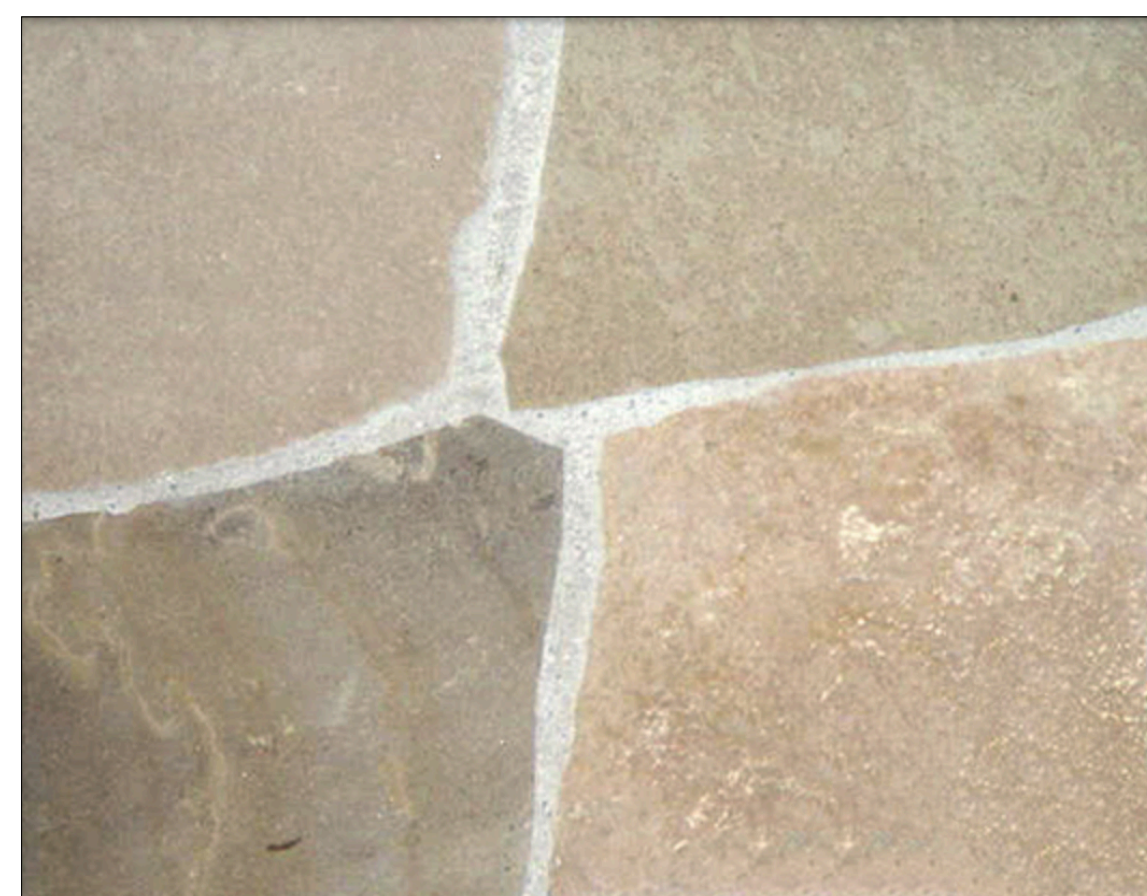

**Hardscape Materials:**

Pavers: Belgard Catalina Slate-Elk Mountain

Boulders: Sunrise

**CATALINA™ SLATE**

**APPLICATIONS**

**SHAPES & SIZES**

3-PIECE MODULAR  
3' x 6' x 2 1/2"

3-PIECE STONE  
6' x 12' x 2 1/2"

6' x 6' x 2 1/2"

9' x 12' x 2 1/2"

6' x 9' x 2 1/2"

12' x 12' x 2 1/2"

**BORDER STONE**  
6' x 9' x 2 1/2"

62 2014 PRODUCT CATALOG Actual size & color may vary. Check with your local provider for availability and pricing.

**Sunrise**

**Product Name:** Sunrise  
**Description:** Tan boulder with splashes of orange  
**Sizes Available:** Random  
**Color:** Tan

Flagstone: Elk Mountain

Concrete: Sierra

**LIGHTING LEGEND**

- SPOTLIGHT - Sollos Textured Bronze LED
- PATH LIGHT Sollos Textured Bronze LED